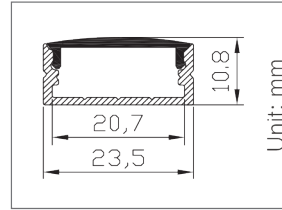

Size: 23.5×H10.8mm
Material: AL6063+PC/PMMA
Surface: Anodized/coated
Lighting source width: 20mm
Length: 9ft/max
Installation: Recessed or surface mounted.

Aluminum Profile

Aluminum Profile

End Cap

Mounting Clip
(Plastic)

Cover

Part Number:

L-17DF-

Lens

CL=Clear
 FR=Frosted
 MLK=Milky
 W=White

Part Number:

L-17DF-

Length
 8= 8 Foot