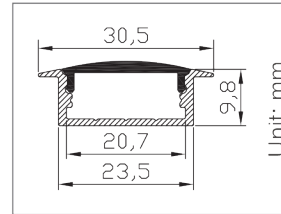

Size: 30.5×H9.8mm
Material: AL6063+PC/PMMA
Surface: Anodized/Painting
Lighting source width: 20mm
Length: 9ft/max
Installation: Recessed.

Aluminum Profile

Aluminum Profile

End Cap

Cover

Part Number:

L-23DF-

Lens

CL=Clear
 FR=Frosted
 MLK=Milky
 W=White

Part Number:

L-23DF- -

Length
 8= 8 Foot

Lens
 CL=Clear
 FR=Frosted
 MLK=Milky
 W=White