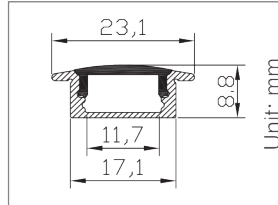

Size: 23.1×H8.8mm
Material: AL6063+PC/PMMA
Surface: Anodized/Coated
Lighting source width: 12mm
Length: 9ft/max
Installation: Recessed.

Aluminum Profile

Aluminum Profile

End Cap

Mounting Clip
(Plastic)

Cover

Part Number:

F-23DF-

Lens

CL=Clear
 FR=Frosted
 MLK=Milky
 W=White

Part Number:

F-23DF-

Length
 8= 8 Foot

Lens
 CL=Clear
 FR=Frosted
 MLK=Milky
 W=White